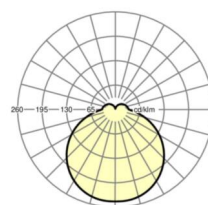

**LIGHTING TECHNOLOGY**

Placement	LED, Colour rendering/Light colour CRI ≥ 80 / 4000K
Colour tolerance (MacAdam)	5SDCM
Nominal luminous flux	2903lm
LED service life	50000h L80/B10 (Tq 35°C)
Luminaire luminous efficiency	129lm/W
UGR lat./long.	23.0 / 23.1

**MECHANICS**

Housing colour	white, similar to RAL 9003
Dimensions (LxWxH/DxH)	380mm x 69mm
Weight (net)	1.88kg
Cable entry KE	See mounting instructions
Type of installation	Ceiling-mounted single installation, Pendant individual mounting, Wall mounting

**Dimensions**

H	69 mm	Height
D	380 mm	Diameter
A1	208 mm	Mounting distance single mounting
A1 alternativ	180 mm	Mounting distance single mounting (alternatively)

**DEEP-LINK**

<https://www.regiolux.de/en/article/21906616680>