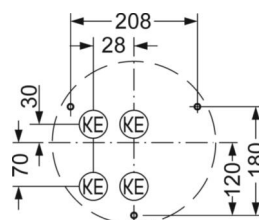

Reference	LED 2900lm 840
ηLB	100 %
Φ ↓/↑	85 % / 15 %
UGR lat./long.	23.0 / 23.1