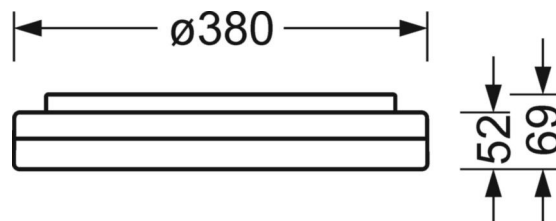

Reference	LED 2900lm 840
ηLB	100 %
Φ ↓/↑	85 % / 15 %
UGR lat./long.	23.0 / 23.1